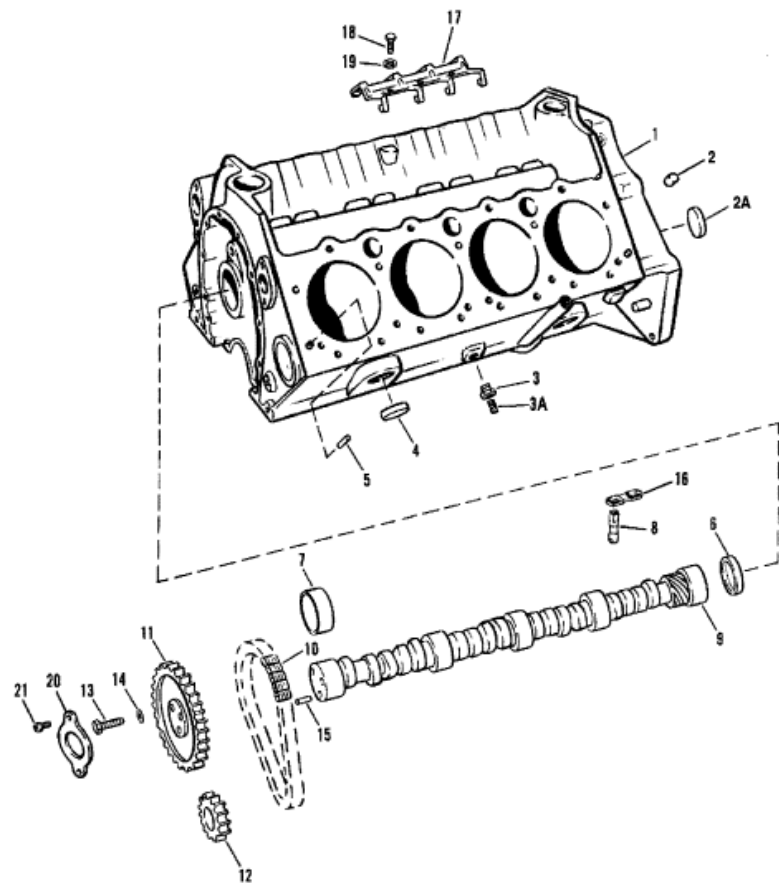

(350MAG/5.7L BRAVO - S/N-0D617328 & UP)

Parts List						
Ref	Class	Part	Description	Qty	Comment	Footnote
1		N.S.S.	CYLINDER BLOCK ASSEMBLY	1	(ORDER REMANUFACTURED L)	2
2	22	48340	PIPE PLUG (1/4 IN.)	3		
2A	19	816565	EXPANSION PLUG (15/32 IN.)	5		
3	22	48556	BUSHING	2		
3A	22	32802	PIPE PLUG	2		
4	19	34270	EXPANSION PLUG (1-5/8 IN. DI.	8		
5	17	35465	DOWEL PIN (5/16 IN. DIA.)	4		
6	22	72640	PLUG	1		
7	23	85674	BEARING UNIT (SET)	1		
8		17340	LIFTER	16		
9	431	811658	CAMSHAFT	1		
10		11985	TIMING CHAIN	1		
11	43	811659	SPROCKET	1		
12	43	42755	SPROCKET	1		
13	10	34505	BOLT (3/4 IN.)	3		
14	12	848136	WASHER	3		
15	17	35312	PIN	1		
16		17341	RESTRICTOR	8		
17		811662	RETAINER	1		
18	10	34500	SCREW	3		
19	12	811664	LOCKWASHER	3		
20		811663	RETAINER	1		
21	10	17343	SCREW	2		
-		807447R	2 REMANUFACTURED MARINE LO	1		
-	27	75611A88	ENGINE OVERHAUL GASKET SE	1		
-	92	91601	1 SEALER-RED RTV (WHERE APPL	1		
-	92	34227	1 PERFECT SEAL (WHERE APPLIC	1		